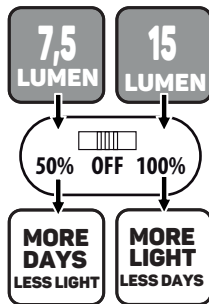

L21

M19

P12

© Copyright 2021 Luxform Global BV Transportstraat 1 8263BW Kampen, The Netherlands

SOLAR INTELLIGENT HYBRID INDIANA

Scan for more information

Lights up RED when loading
Lights up GREEN when fully loaded

1,5MTR
included

Loading needs to be done indoors
110 min. charge for full battery