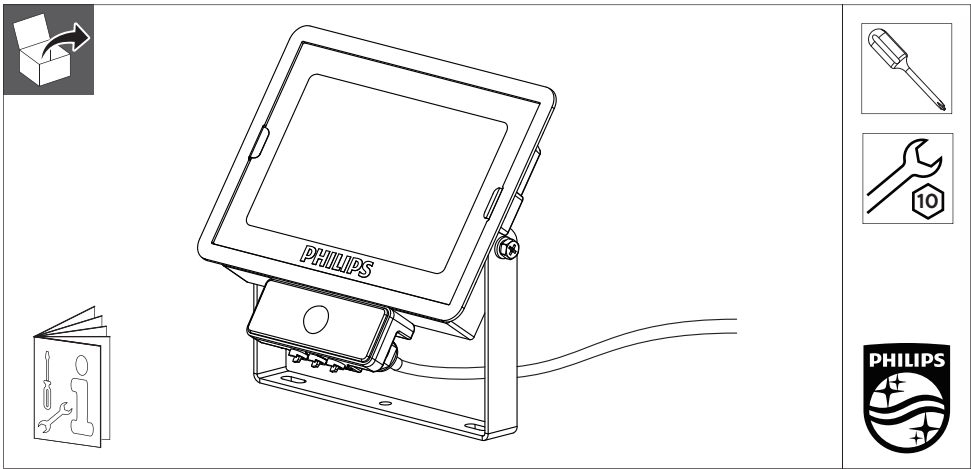

PHILIPS

Decoflood

BVP007

	Flux (lm)	Power (W)	Beam	m ²	kg
Decoflood floodlight IR black 1x20W	1500	20		0.020	0.53
Decoflood floodlight IR black 1x50W	3750	50	100°~120°	0.031	0.92